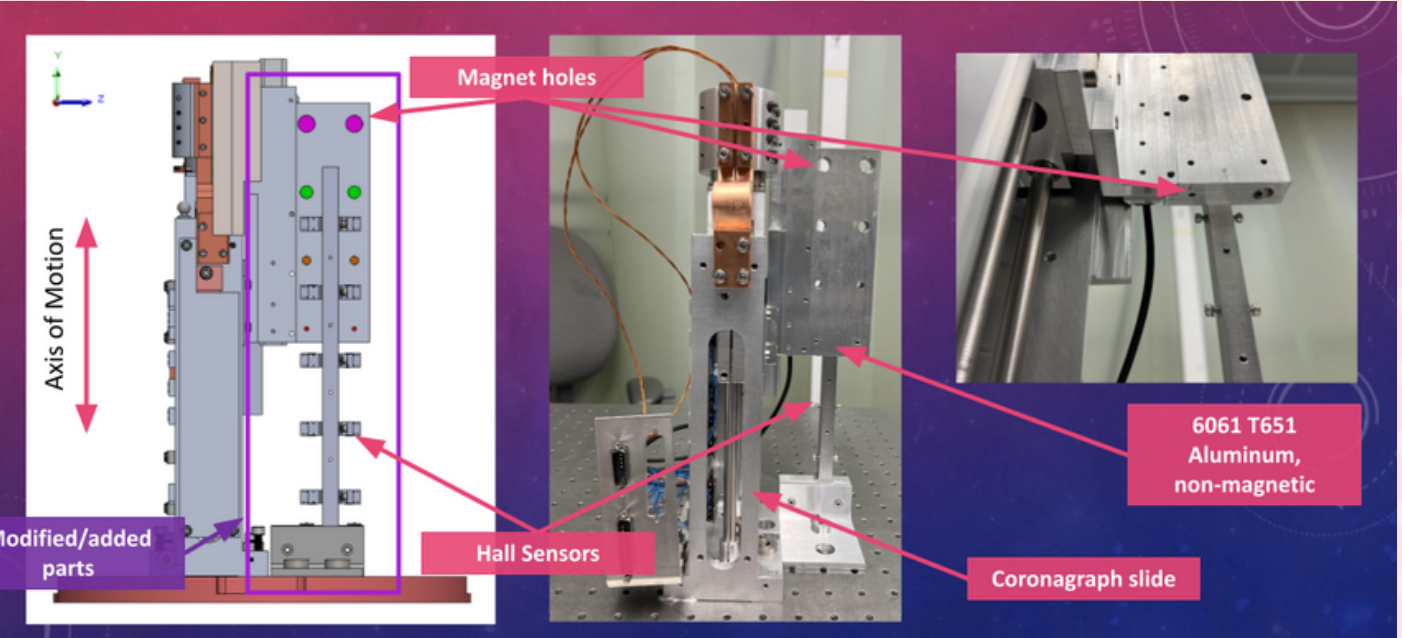

SUMMER 2022
University of California
Observatories
Mechanical Engineering
Intern

FALL 2022
PHSNY & IMF
Mechanical
Engineering Intern

**FALL 2022 &
SPRING 2023**
Team RoSE rover
VIP project
Project Manager